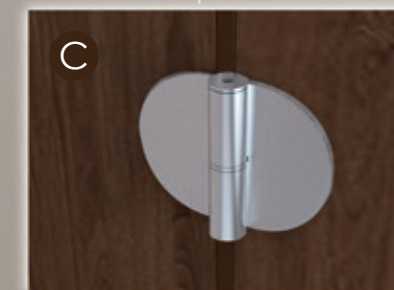

# HARDWARE

- A Stainless Steel Toprail (Grade 316)
- B Stainless Steel coat hook with rubber buffer
- C Stainless Steel hinge with cover (Grade 316)
- D Stainless Steel privacy sliding lock (Grade 316)
- E Stainless Steel door knob (Grade 316)
- F Invisible aluminium fixing (Natural anodised)
- G Stainless Steel adjustable foot (Grade 316)
- H Extruded aluminium door profile

## KEY FEATURES

- High moisture resistant panel with varying thicknesses.
- Panel edges matching to the panel color via AirForced System.
- Floating appearance
- Versatile – meets the needs of all washroom cubicles
- Economically ideal for high traffic areas concealed panel fixings
- Privacy S.S. lock with red and white indicator, door stopper with rubber buffer.
- Flushed facade finish.