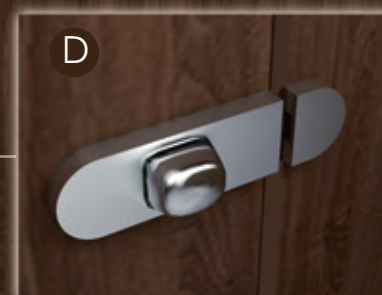

# HARDWARE

- A Stainless Steel Toprail (Grade 316)
- B Stainless Steel coat hook with rubber buffer
- C Stainless Steel hinge with cover (Grade 316)
- D Stainless Steel privacy sliding lock (Grade 316)
- E Stainless Steel door knob (Grade 316)
- F Invisible aluminium fixing (Natural anodised)
- G Stainless Steel adjustable foot (Grade 316)
- H Extruded aluminium door profile

## KEY FEATURES

- High moisture resistant panel with varying thicknesses.
- Panel edges matching to the panel color via AirForced System.
- Floating appearance
- Versatile – meets the needs of all washroom cubicles
- Economically ideal for high traffic areas concealed panel fixings
- Privacy S.S. lock with red and white indicator, door stopper with rubber buffer.
- Flushed facade finish.